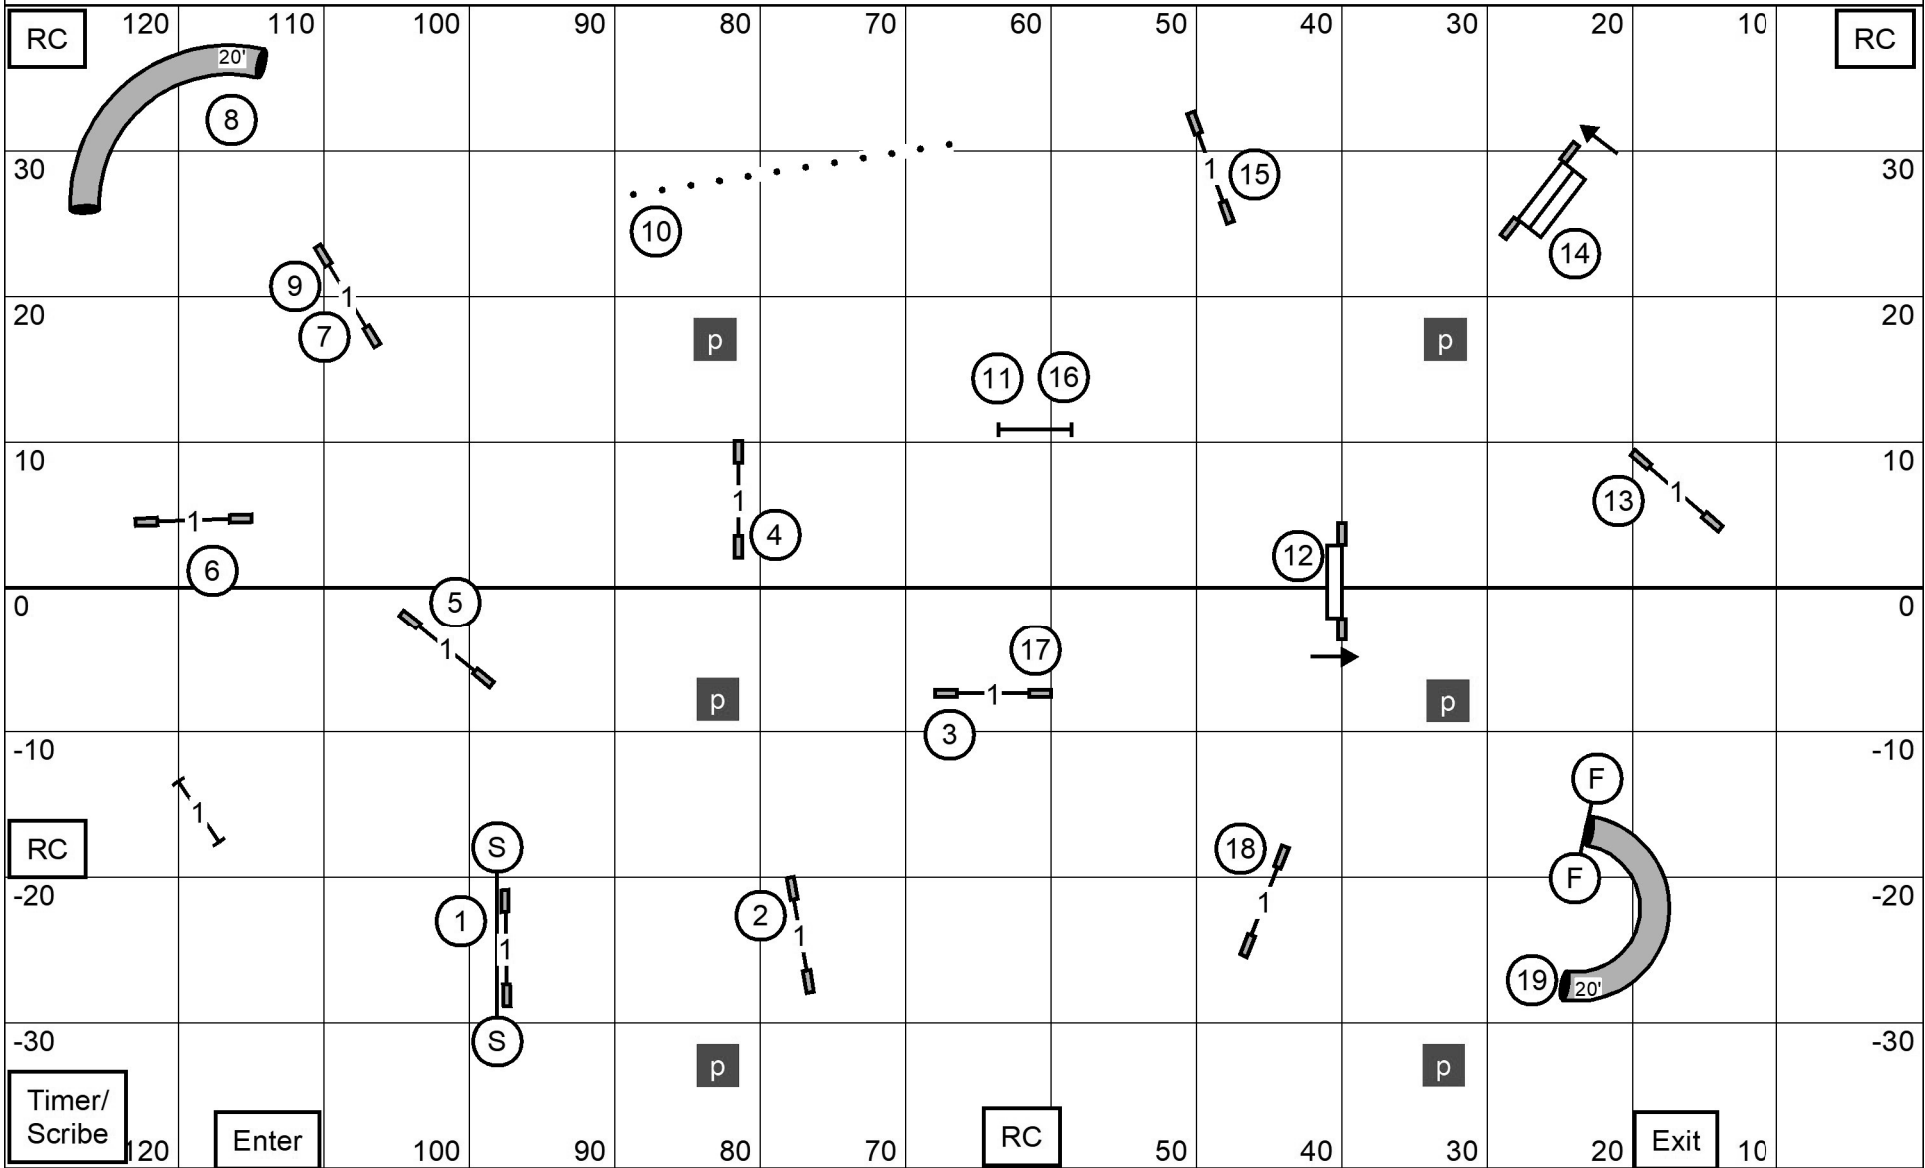

Central Wisconsin Vizsla Club **Sunday May 31, 2026** Indoor on Turf Ring 132' x 80'
 Judge Don Wittke

E/M JWW

Timer/
Scribe

Enter

RC

Exit